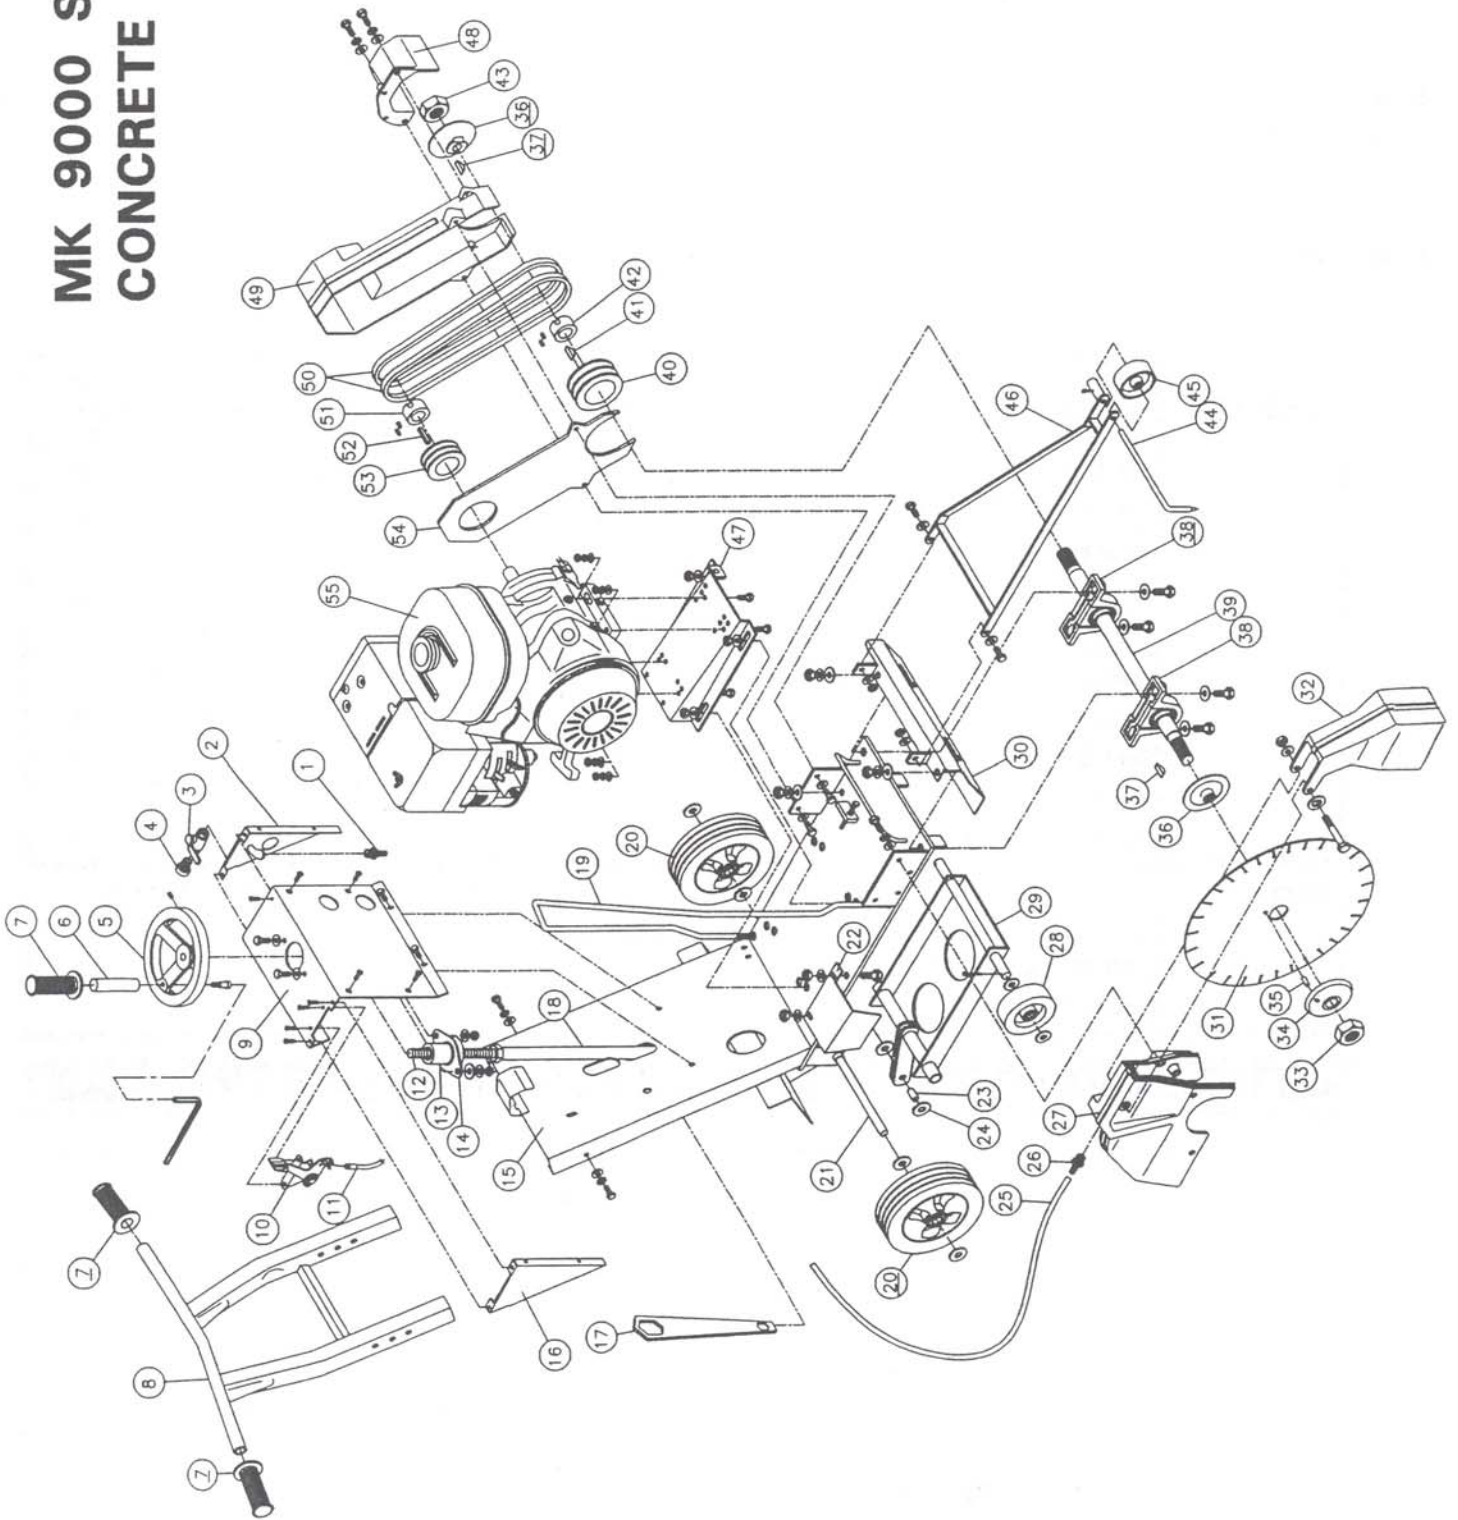

**Part No. 155564
Revision 1/99**

MK 9000 SERIES

MK 9000 SERIES CONCRETE SAW

MK-9000 Series Parts List

rev:1/99

Model	Part #	Engine
MK-9816H	150825	8hp Honda
MK-9136H	150826	13HP Honda
MK-9816W	150654	7-1/2hp Wisconsin Robin
MK-9116W	150656	11hp Wisconsin Robin
MK-9916VG	152575	9hp B&S Vanguard
MK-9146VG	152572	14hp B&S Vanguard
MK-9516E1	150936	5hp 220v/60hz 1ph
MK-9516E3	150934	5hp 220v/60hz 3ph

Item	Description	Qty	Part #
1	Fitting, Brass, 1/2 MNPT X 3/8 BARB	1	153653
2	Cover, Control Panel, Left Hand	1	154386
3	Valve, Shut-off, 1/2 FNPT X 1/2 FNPT	1	150843
4	Fitting, Brass, 1/2 MNPT X Garden Hose Swivel	1	151322
5	Wheel, Depth Control	1	153646
6	Handle, Depth Control Wheel	1	156236
7	Handgrip	3	150842
8	Handlebar	1	150841
9	Panel, Control	1	154385
-	Assembly, Throttle Head (10-11)	1	153885
10	Head, Throttle	1	155406
11	Cable, Throttle	1	154156
12	Screw, Depth Control	1	150840
13	Spacer, Depth Control Wheel	1	153913
14	Bearing, Flange, 3/4 ID	1	150836
-	Assembly, Frame	1	153513
15	Frame	1	150734
16	Cover, Control Panel, Right Hand	1	151319
17	Wrench	1	137976
18	Tube, Depth Control	1	151301
19	Bail, Lifting	1	151788
20	Wheel, Rear, 8 X 2 1/4	2	150832
21	Axle, Rear	1	150831
22	Guard, Splash	1	150846
23	Pin, Linkage	1	150894
24	Ring, E-Style Retaining, 1/2	2	153644
25	Hose, 3/8 ID Vinyl	2'	150845
26	Fitting, Brass, 1/8 MNPT X 3/8 BARB	1	152501
27	Guard, 16" Rear Blade	1	151345
28	Wheel, Front, 4 X 1 1/2	2	150830
29	Truck	1	150829
30	Plate, Blade Shaft Protector	1	153661
31	Blade, Diamond	0	reference