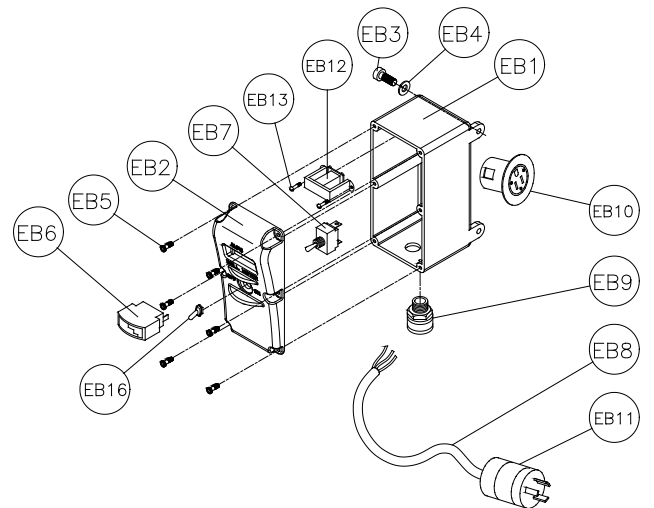

ASSEMBLY "E & EA"

ASSEMBLY "EB & EC"