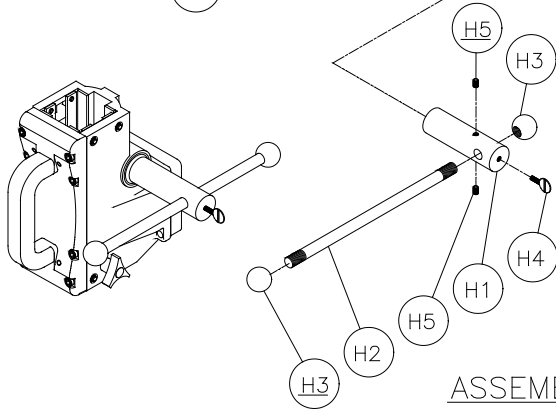

ASSEMBLY "H"