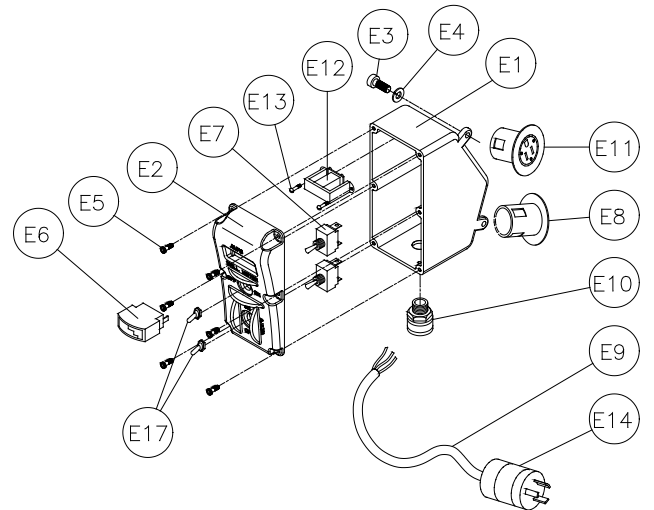

ASSEMBLY "H"