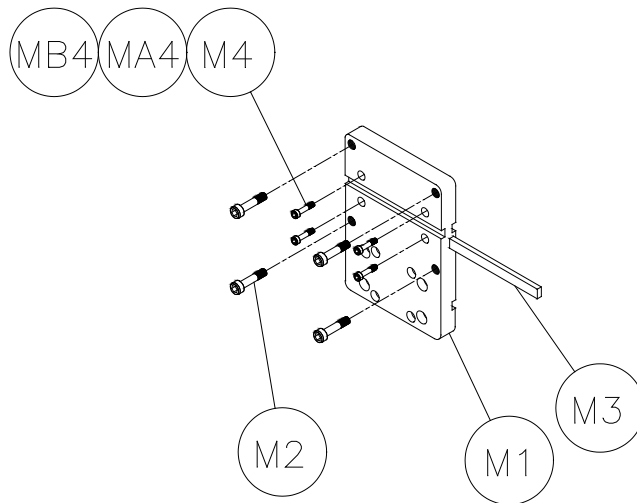

ASSEMBLY "GB"

MANTA PARTS LIST**PARTS LIST:**

Item	Description	Qty	MK p/n
A	Assembly, M1 Base, Vacuum	1	n/a
A1	Base, M1 Vacuum	1	155753
A2	Screw, 1/2-13 x 3 1/2 Hex Hd. Cap, Full Thread	4	158284
A3	Gasket, Neoprene	1	154543
A4	Fitting, 1/4 MNPT x 3/8 Barb	1	154659
A5	Wheel 6"	2	157434
A6	Screw, 1/2 x 1 3/4 Socket Head Shoulder	2	158390
A7	Washer, 1/2 SAE Flat	2	150924
A8	Foot, Base Support	2	158389
A9	Screw, 3/8-16 x 2 1/4 Hex Head Cap	2	153529
A10	Washer, 3/8 SAE Flat	2	150923
A11	Nut, 3/8-16 Hex Nylok	2	152505
A12	Stud, 1/2-13 x 4 Clamping	1	155124
A13	Washer, Plate 1/4 x 2 x 2	1	154613
A14	Nut, 1/2-13 Flange	1	155125
AA	Assembly, M1 Base, Anchor	1	n/a
AA1	Base, M1 Anchor	1	155755
AA2	Screw, 1/2-13 x 3 1/2 Hex Hd. Cap, Full Thread	4	158284
AA3	Wheel, Dia. 1 5/8 x 7/8	2	158396
AA4	Sleeve Bearing	2	158458
AA5	Screw, 1/4-20 x 2.0, Socket Head Cap	2	158394
AA6	Foot, Base Support	2	158389
AA7	Screw, 3/8-16 x 2 1/4 Hex Head Cap	2	153529
AA8	Washer, 3/8 Flat	2	150923
AA9	Nut, 3/8-16 Hex Nylok	2	152505
AA10	Label, Manta Serial Tag (not shown)	1	157730
AA11	Label, Caution, Safety (not shown)	1	155576
AA12	Label, MK, Adhesive (not shown)	1	157914
D	Assembly, Carriage 2 1/2"	1	n/a
D1	Body, Carriage	1	155757
D2	Shaft, Gear, Short	1	158348
D3	Bearing	2	137711
D4	Plate, Adjustment	3	157317
D5	Slide, Carriage	8	157318
D6	Screw, 6-32 x 1/2 Flat Head Phillips Machine	8	154448
D7	Screw, 6-32 x 3/8 Flat Head Phillips Machine	8	157521
D8	Nut, 6-32 Nylok Hex	8	157519
D9	Knob, Davies 1/4-20 x 3/4	1	151681
D10	Washer, 1/4 SAE Flat	1	151915
D11	Back, Carriage	1	157438
D12	Screw, 1/4-20 X 1 Socket Head Cap	4	151049
D13	Screw, 1/4-20 x 5/16 Socket Head Set	6	154226
D14	Handle, Carriage	1	157440
D15	Screw, 1/4-20 X 3/4 Pan Head Phillips	2	157523
D16	Label, MK USA	2	154334
D17	Screw, 1/4-20 X 1 1/4 Socket Head Cap	4	159336
E	Assembly, Control Box, Fixed, Dual Switch 120V	1	158428
E1	Box, Control, Fixed	1	158274
E2	Cover, Control Box, Fixed, Dual Switch	1	158276
E3	Screw, 1/4-20 x 3/4 Socket Head Cap	2	152587
E4	Washer, 1/4 Split Lock	2	152591
E5	Screw, 10-24 x 5/8 Self Tapping (phillips)	6	153681
E6	Ammeter 120V	1	154489