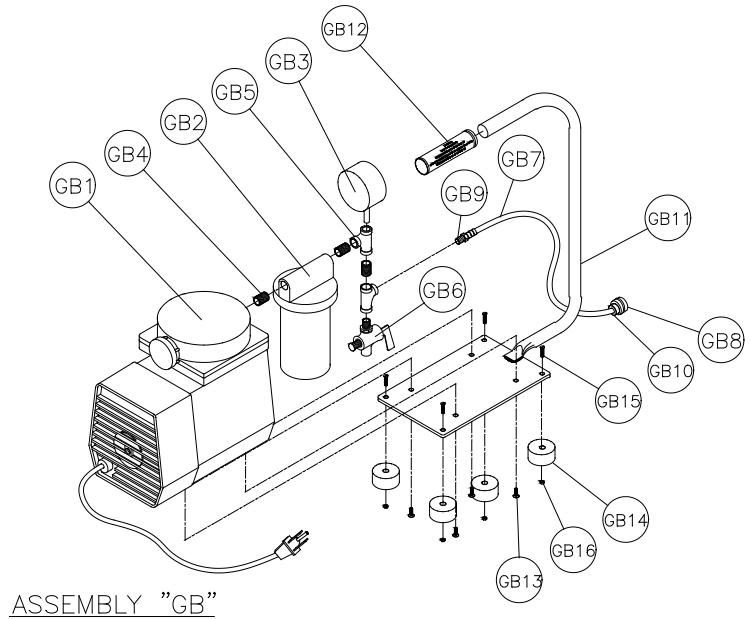

ASSEMBLY "GB"

MANTA PARTS LIST**PARTS LIST:**

Item	Description	Qty	MK p/n
A	Assembly, M1 Base, Vacuum	1	n/a
A1	Base, M1 Vacuum	1	155753
A2	Screw, 1/2-13 x 3 1/2 Hex Hd. Cap, Full Thread	4	158284
A3	Gasket, Neoprene	1	154543
A4	Fitting, 1/4 MNPT x 3/8 Barb	1	154659
A5	Wheel 6"	2	157434
A6	Screw, 1/2 x 1 3/4 Socket Head Shoulder	2	158390
A7	Washer, 1/2 SAE Flat	2	150924
A8	Foot, Base Support	2	158389
A9	Screw, 3/8-16 x 2 1/4 Hex Head Cap	2	153529
A10	Washer, 3/8 SAE Flat	2	150923
A11	Nut, 3/8-16 Hex Nylok	2	152505
A12	Stud, 1/2-13 x 4 Clamping	1	155124
A13	Washer, Plate 1/4 x 2 x 2	1	154613
A14	Nut, 1/2-13 Flange	1	155125
AA	Assembly, M1 Base, Anchor	1	n/a
AA1	Base, M1 Anchor	1	155755
AA2	Screw, 1/2-13 x 3 1/2 Hex Hd. Cap, Full Thread	4	158284
AA3	Wheel, Dia. 1 5/8 x 7/8	2	158396
AA4	Sleeve Bearing	2	158458
AA5	Screw, 1/4-20 x 2.0, Socket Head Cap	2	158394
AA6	Foot, Base Support	2	158389
AA7	Screw, 3/8-16 x 2 1/4 Hex Head Cap	2	153529
AA8	Washer, 3/8 Flat	2	150923
AA9	Nut, 3/8-16 Hex Nylok	2	152505
AA10	Label, Manta Serial Tag (not shown)	1	157730
AA11	Label, Caution, Safety (not shown)	1	155576
AA12	Label, MK, Adhesive (not shown)	1	157914
D	Assembly, Carriage 2 1/2"	1	n/a
D1	Body, Carriage	1	155757
D2	Shaft, Gear, Short	1	158348
D3	Bearing	2	137711
D4	Plate, Adjustment	3	157317
D5	Slide, Carriage	8	157318
D6	Screw, 6-32 x 1/2 Flat Head Phillips Machine	8	154448
D7	Screw, 6-32 x 3/8 Flat Head Phillips Machine	8	157521
D8	Nut, 6-32 Nylok Hex	8	157519
D9	Knob, Davies 1/4-20 x 3/4	1	151681
D10	Washer, 1/4 SAE Flat	1	151915
D11	Back, Carriage	1	157438
D12	Screw, 1/4-20 X 1 Socket Head Cap	4	151049
D13	Screw, 1/4-20 x 5/16 Socket Head Set	6	154226
D14	Handle, Carriage	1	157440
D15	Screw, 1/4-20 X 3/4 Pan Head Phillips	2	157523
D16	Label, MK USA	2	154334
D17	Screw, 1/4-20 X 1 1/4 Socket Head Cap	4	159336
E	Assembly, Control Box, Fixed, Dual Switch 120V	1	158428
E1	Box, Control, Fixed	1	158274
E2	Cover, Control Box, Fixed, Dual Switch	1	158276
E3	Screw, 1/4-20 x 3/4 Socket Head Cap	2	152587
E4	Washer, 1/4 Split Lock	2	152591
E5	Screw, 10-24 x 5/8 Self Tapping (phillips)	6	153681
E6	Ammeter 120V	1	154489